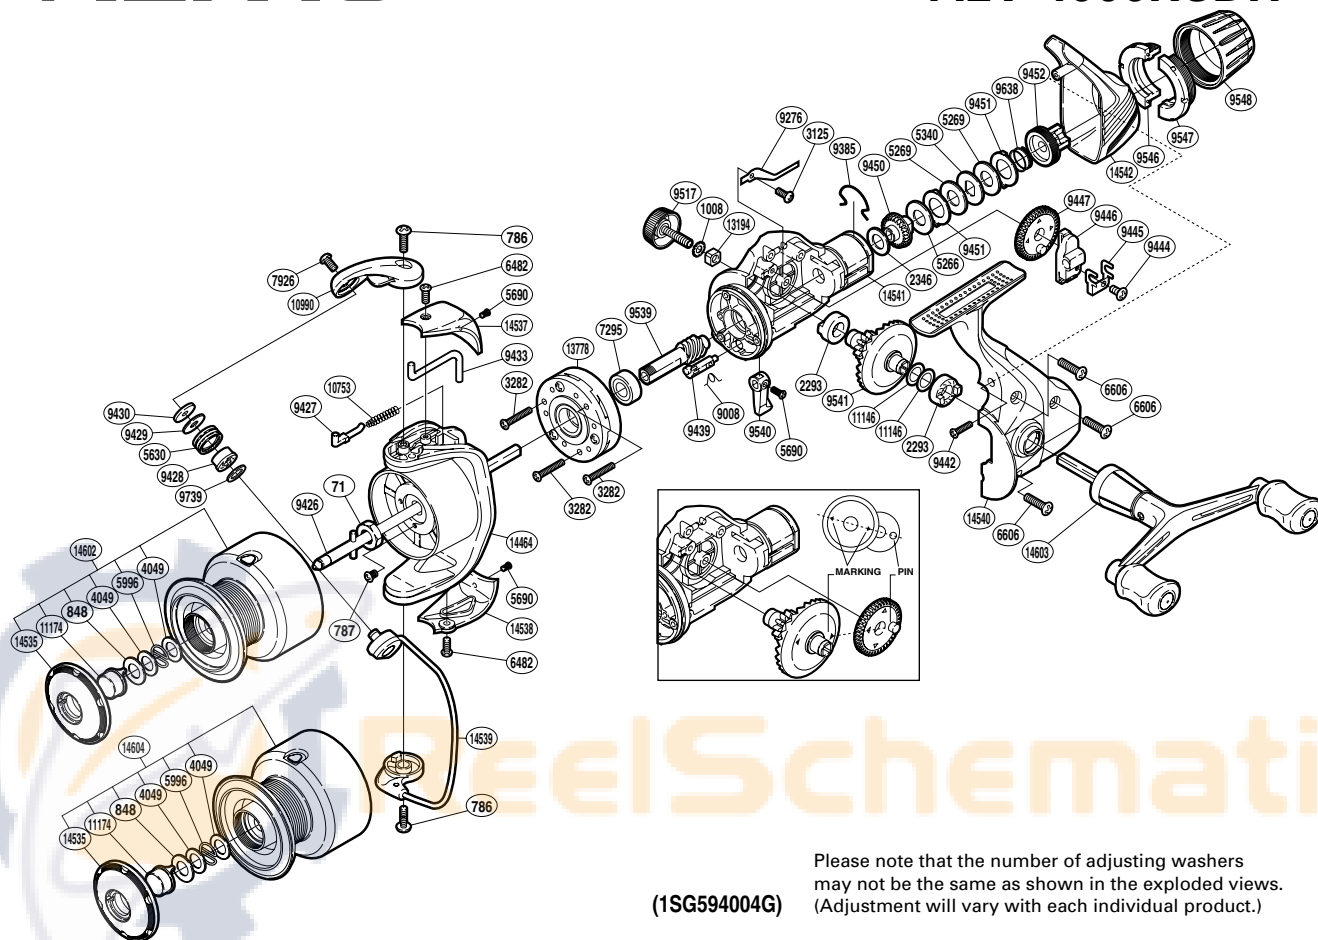

SHIMANO

ALIVIO

ALV-4000RCDH

Part No.	Description	Part No.	Description	Part No.	Description
RD 0071	Rotor Nut	RD 9385	Hold Click Spring	RD 9548	Drag Programmer A
RD 0786	Screw	RD 9426	Main Shaft	RD 9638	Drag Coil Spring
RD 0787	Screw	RD 9427	Bail Spring Guide	RD 9739	Bearing Spacer
RD 0848	Washer	RD 9428	Line Roller Bushing	RD10753	Bail Spring
RD 1008	Handle Lock Washer	RD 9429	Line Roller Spacer	RD10990	Bail Arm
RD 2293	Drive Gear Bushing	RD 9430	Line Roller Washer	RD11146	Washer
RD 2346	Drag Washer	RD 9433	Bail Trip Lever	RD11174	Push Button
RD 3125	Screw	RD 9439	Anti-Reverse Cam	RD13194	Handle Screw Lock
RD 3282	Screw	RD 9442	Screw	RD13778	Roller Clutch Assembly
RD 4049	Washer	RD 9444	Slider Retainer Screw	RD14464	Rotor
RD 5266	Drag Washer	RD 9445	Oscillating Slider Retainer	RD14535	Push Button Collar
RD 5269	Drag Washer	RD 9446	Oscillating Slider	RD14537	Bail Spring Cover
RD 5340	Key Washer	RD 9447	Oscillating Gear	RD14538	Bail Hold Support Guard
RD 5630	Line Roller	RD 9450	Drag Shaft	RD14539	Bail Assembly
RD 5690	Screw	RD 9451	Eared Washer	RD14540	Side Cover
RD 5996	Locking Spring	RD 9452	Pressure Screw	RD14541	Body
RD 6482	Screw	RD 9517	Handle Screw Cap	RD14542	Rear Protector
RD 6606	Screw	RD 9539	Pinion Gear	RD14602	Spool Assembly
RD 7295	Ball Bearing	RD 9540	Anti-Reverse Lever	RD14603	Double Paddle Handle Assembly
RD 7926	Screw	RD 9541	Drive Gear		
RD 9008	Anti-Reverse Cam Spring	RD 9546	Drag Programmer B1		
RD 9276	Drag Click	RD 9547	Drag Programmer B2	RD14604	Spare Spool Assembly